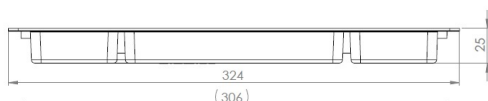

PRODUCT SHEET

Description:

Pencil Tray, Model F-815-D, Black ABS, 324x140x25mm, Inlay 128x292x23mm

Item number:

25.31.070-2

Units	Box	Carton	HS Code	Barcode
Pcs.	1	100	3926300090	 5704866482042

SISO A/S

Mileparken 11
DK-2740 Skovlunde
Denmark
VAT: DK 24786013

Phone +45 45 830 900

www.siso.dk
siso@siso.dk

Danske Bank
Nytorv Branch
Copenhagen
SWIFT: DABADKKK

Account no.
4180 3112 112936
IBAN Account
DK7230003112112936