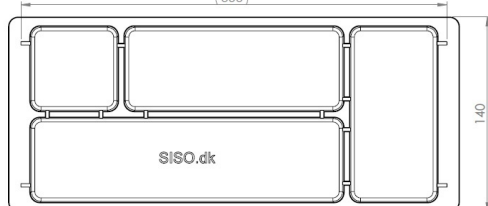

PRODUCT SHEET

Description:

Pencil Tray, Model F-815-D, Black ABS, 324x140x25mm, Inlay 128x292x23mm

Item number:

25.31.070-2

Units	Box	Carton	HS Code	Barcode
Pcs.	1	100	3926300090	 5704866482042

SISO A/S

Mileparken 11
DK-2740 Skovlunde
Denmark
VAT: DK 24786013

Phone +45 45 830 900

www.siso.dk
siso@siso.dk

Danske Bank
Nytorv Branch
Copenhagen
SWIFT: DABADKKK

Account no.
4180 3112 112936
IBAN Account
DK7230003112112936